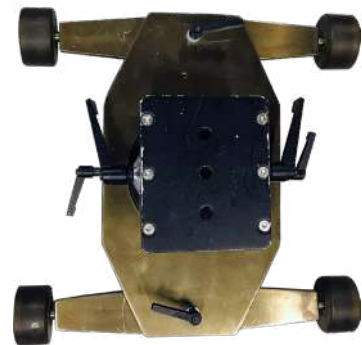

MAGNUM DOLLY & ACCESSORIES

- Offset bowl adapter XL.
- Offset bowl adapter long.
- Offset bowl adapter medium.
- Bowl adapter (center cup).
- Riser Euro 30cm.
- Riser Euro 20cm.
- Riser Euro 10cm.
- Euromount clamb bolt.
- Adapter for assistants seatarm.
- Carrying bar Rod (4) piece.
- Round seat for dolly (2) piece.
- Seat arm 30 cm.
- Seat arm 20 cm.
- Seat arm 10 cm.
- Seat arm vertical 30cm.
- Seat arm vertical 20cm.
- Seat arm vertical 10cm.
- Connection bolt for seat (6).

MAGNUM DOLLY & ACCESSORIES

- Magnum Kirin duo jib.
- Kirin adapter plate to dolly.
- Crane Main segment.
- Back Crane segment (1)m.
- Crane front segment. (0.5) m.
- Front and rear rocker and piece.
- Bracing levelers front and rear.
- Bracing rods front and rear.
- Counter weight and piece.
- Counter weight holder.
- Platform.
- Connection Rod on column.
- Weight rods.

Dolly battery with charger (2) set

Adjustable Gas Riser

Low platform

Dolly Platform (4)

MAGNUM DOLLY & ACCESSORIES

- Baseplate with euro adapter.
- Short steering.
- Offset leveller short Mitchell.
- Leggero steer out extension.
- Ergonomic seating concept.
- Rotatable adapter with brake.

- 7ft slider.
- Euro clamp.
- Spare bowl.
- Counter wieght.

Push bar
magnum dolly (2).

Mini skater

MOVITECH 4/4 DOORWAY DOLLY

- 4*4 Doorway Dolly. (3).PCS
- Additional platform for dolly.
- Dolly track wheel. (4).
- Turnstile mount for 4*4 dolly.
- Round set.
- Vertical Set arm 10 cm.
- Vertical Set arm 20 cm.
- Vertical set arm 30 cm.
- Combined set arm 10 cm.
- Combined set arm 20 cm.
- Combined set arm 30 cm.
- Connection bolt. (4).PCS.
- Offset bowl adapter.(184) cm.
- Offset bowl adapter.(250) cm.
- Bowl adapter.
- Riser euro. (10) cm.
- Riser euro. (20) cm.
- Riser euro. (30) cm.