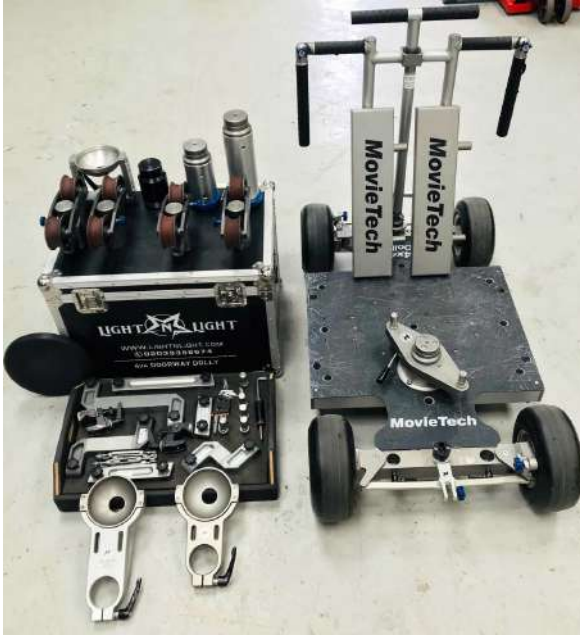

MAGNUM DOLLY & ACCESSORIES

- Offset bowl adapter XL.
- Offset bowl adapter long.
- Offset bowl adapter medium.
- Bowl adapter (center cup).
- Riser Euro 30cm.
- Riser Euro 20cm.
- Riser Euro 10cm.
- Euromount clamb bolt.
- Adapter for assistants seatarm.
- Carrying bar Rod (4) piece.
- Round seat for dolly (2) piece.
- Seat arm 30 cm.
- Seat arm 20 cm.
- Seat arm 10 cm.
- Seat arm vertical 30cm.
- Seat arm vertical 20cm.
- Seat arm vertical 10cm.
- Connection bolt for seat (6).

Dolly battery with charger (2) set

Adjustable Gas Riser

Low platform

Dolly Platform (4)

MAGNUM DOLLY & ACCESSORIES

- Baseplate with euro adapter.
- Short steering.
- Offset leveller short Mitchell.
- Leggero steer out extension.
- Ergonomic seating concept.
- Rotatable adapter with brake.

- 7ft slider.
- Euro clamp.
- Spare bowl.
- Counter wieght.

Push bar
magnum dolly (2).

Mini skater

MOVITECH 4/4 DOORWAY DOLLY

- 4*4 Doorway Dolly. (3).PCS
- Additional platform for dolly.
- Dolly track wheel. (4).
- Turnstile mount for 4*4 dolly.
- Round set.
- Vertical Set arm 10 cm.
- Vertical Set arm 20 cm.
- Vertical set arm 30 cm.
- Combined set arm 10 cm.
- Combined set arm 20 cm.
- Combined set arm 30 cm.
- Connection bolt. (4).PCS.
- Offset bowl adapter.(184) cm.
- Offset bowl adapter.(250) cm.
- Bowl adapter.
- Riser euro. (10) cm.
- Riser euro. (20) cm.
- Riser euro. (30) cm.

DANA DOLLY

RICKSHAW DOLLY

RIGS & CAR'S RIGS.

- Rigs.
- 2 big whood mount.
- 4 small whood mount.
- Vibration isolater 1.
- Half bowl. 2. PCS.
- Pipe euro adapter. 2. PCS.
- Side rig tube 2.
- Cheese plate.