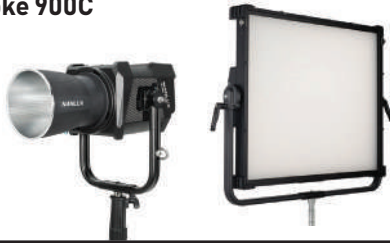

NANLUX

Nanlux Dyno 1200C RGBW LED Panel _____

Nanlux Dyno 650C RGBW LED Panel _____

Nanlux Evoke 2400 B / 2400 D _____

Nanlux Evoke 1200 _____

Nanlux Evoke 900C _____

NANLITE Forza

Nanlite Forza 720b _____

Nanlite Forza 60c - RGBLAC Spot Light _____

Nanlite Forza 60b - LED Bi-Colour _____

KINO Celeb

Celeb LED 401 DMX Center Kit _____

Celeb LED 201 DMX Center Kit _____

KINO Select

Kino Flo Select 30 RGB DMX Kit _____

Kino Flo Select 20 RGB DMX Kit _____

LIGHT N LIGHT

APUTURE

Aputure Light Storm 600C Pro Kit _____

Aputure Light Storm 600D Kit _____

Aputure Light Storm 600X Kit _____

Aputure Light Storm 300D Kit _____

Aputure Light Storm 300X II Kit _____

Aputure Light Storm 120D Kit _____

Aputure Light Storm 60D Kit _____

Aputure Light Storm 60X Kit _____

Amaran P60C RGBW LED Panel _____

Amaran P60X Bi-Color LED Panel _____

AL-M9 Amaran LED Mini _____

AL-MX Camera Mount _____

Amaran AL-MW Waterproof _____

Aputure MC 12-Light Production Kit _____

Aputure MC 4-Light Kit _____

Aputure MC 1-Light _____

Aputure Accent B7C (8 LED bulb) Kit _____

Aputure Accent B7C _____

Aputure Mini Dome _____

Aputure Mini Dome II _____

Aputure Lantern 26 Inch _____

Aputure Lantern 19 Inch _____

Aputure Profile 19° _____

Aputure Profile 26° _____

Aputure Profile 36° _____

Aputure Fresnel _____

Aputure Barndoor _____

Aputure Nova P300c Softbox with Eggcrate _____

Aputure Spot Source 19, 26, 36 Lens _____

Aputure IRIS _____