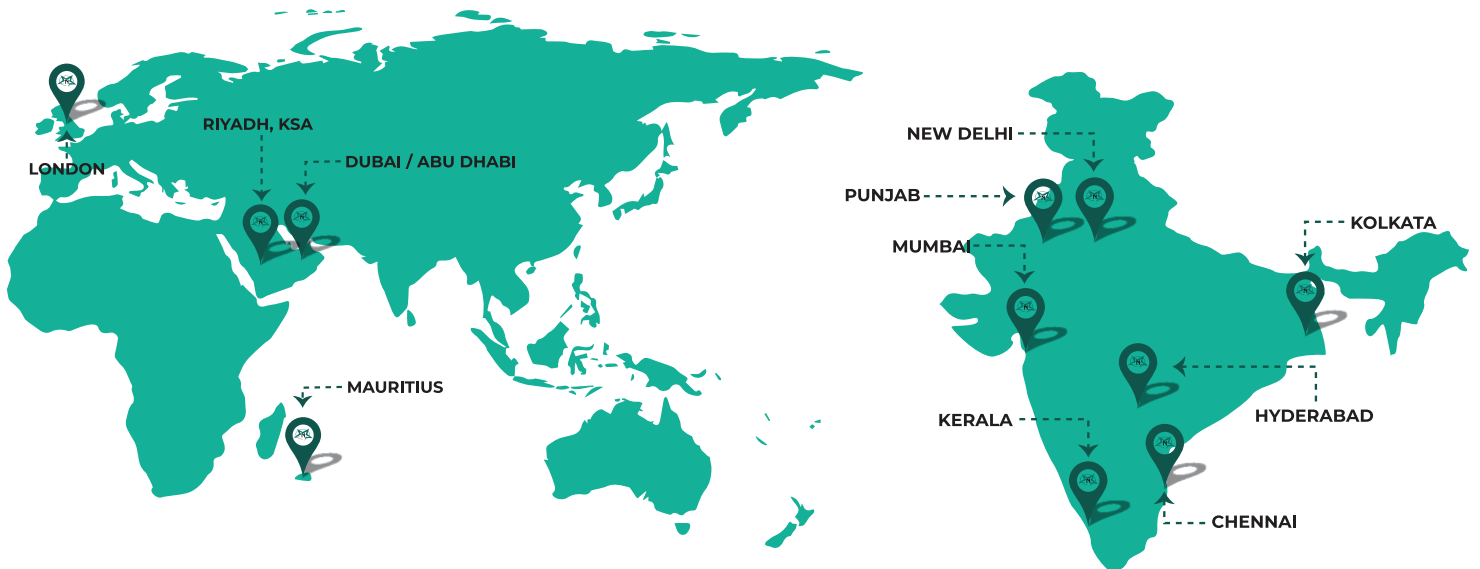

LIGHT LIGHT *Live*

A new Dawn in Indian *Event Lighting*

GLOBAL PRESENCE

ClayPaky
Skylos

ClayPaky
Rhapsody

ClayPaky
Xtylos Aqua

ClayPaky
Mini Xtylos

ClayPaky
Sharpy X Frame