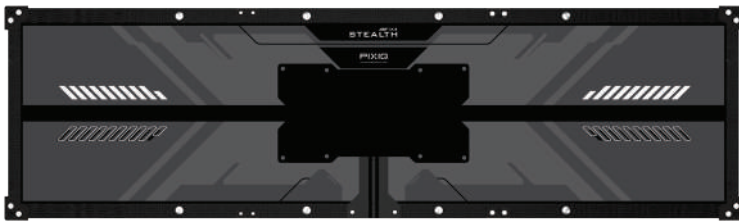

LBT
Super Striker 3X54 RGBW

LBT
Solaris Nova 400

LBT
Solaris Nova 100

Pixiq Stealth 4'X 2'

Pixiq Stealth 2'X 2'

Pixiq Stealth 1'X 4'

Pixiq Stealth 1'X 2'

Pixiq Fold 4'X 2'

Pixiq Fold 8'X 2'

Phantom 4

Phantom 2

LIGHTING CONSOLE

GrandMA3 Full

GrandMA3 Light

GrandMA3 Compact XT

GrandMA3 Processing Unit XL