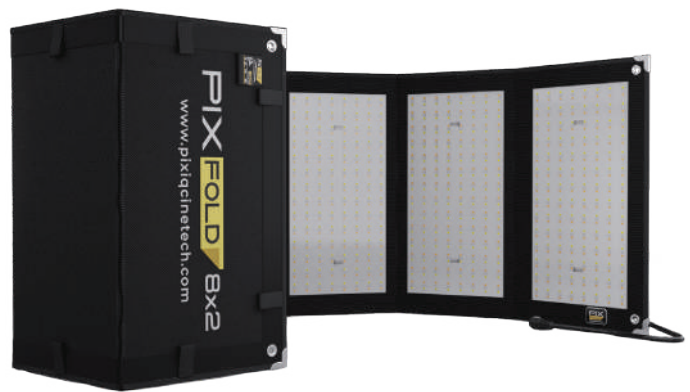

LBT
Super Striker 3X54 RGBW

LBT
Solaris Nova 400

LBT
Solaris Nova 100

Pixiq Stealth 4'X 2'

Pixiq Stealth 2'X 2'

Pixiq Stealth 1'X 4'

Pixiq Stealth 1'X 2'

Pixiq Fold 4'X 2'

Pixiq Fold 8'X 2'

Phantom 4

Phantom 2

LIGHTING CONSOLE

GrandMA3 Full

GrandMA3 Light

GrandMA3 Compact XT

GrandMA3 Processing Unit XL